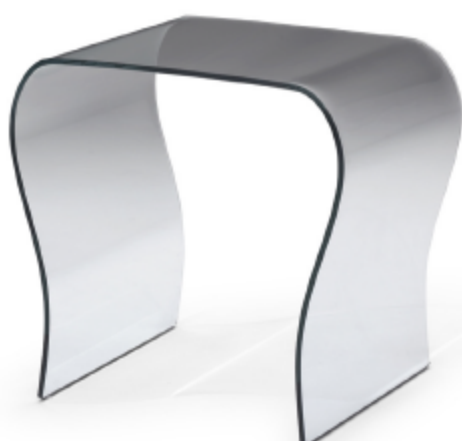

■ T18203X • 140 x 42 x H74 cm / 55 x 17 x H29 In

■ T18202X • 120 x 62 x H42 cm / 47x 24 x H17 In

■ T18201X • 60 x 50 x H56 cm / 24 x 20 x H22 In

ALL PICTURES SHOWN ARE FOR ILLUSTRATIVE PURPOSE ONLY. ACTUAL PRODUCT MAY VARY DUE TO PRODUCT ENHANCEMENT.

NATUZZI EDITIONS

LINDOS T182

SCHEMATICS

RECTANGULAR CORNER

50cm x 60cm H 56cm
19,69" x 23,62" H 22,05"

RECTANGULAR CENTRAL

120cm x 62cm H 42cm
47,24" x 24,41" H 16,54"

RECTANGULAR CONSOLE

140cm x 42cm H 74cm
55,12" x 16,54" H 29,13"

FINISHINGS

Frame finishing

TRANSPARENT

Top finishing

TRANSPARENT